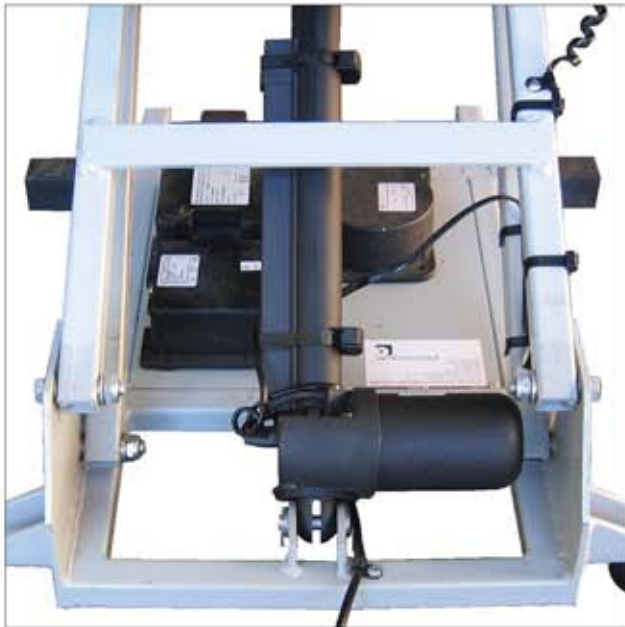

Three Main Reasons Why You Should Buy an Ambassador Lift & Recline Chair

Mechanism

We use our own mechanism that have been designed and built to last.

Electronics

We use the world's best Italian made electronics that are quiet, strong and reliable.